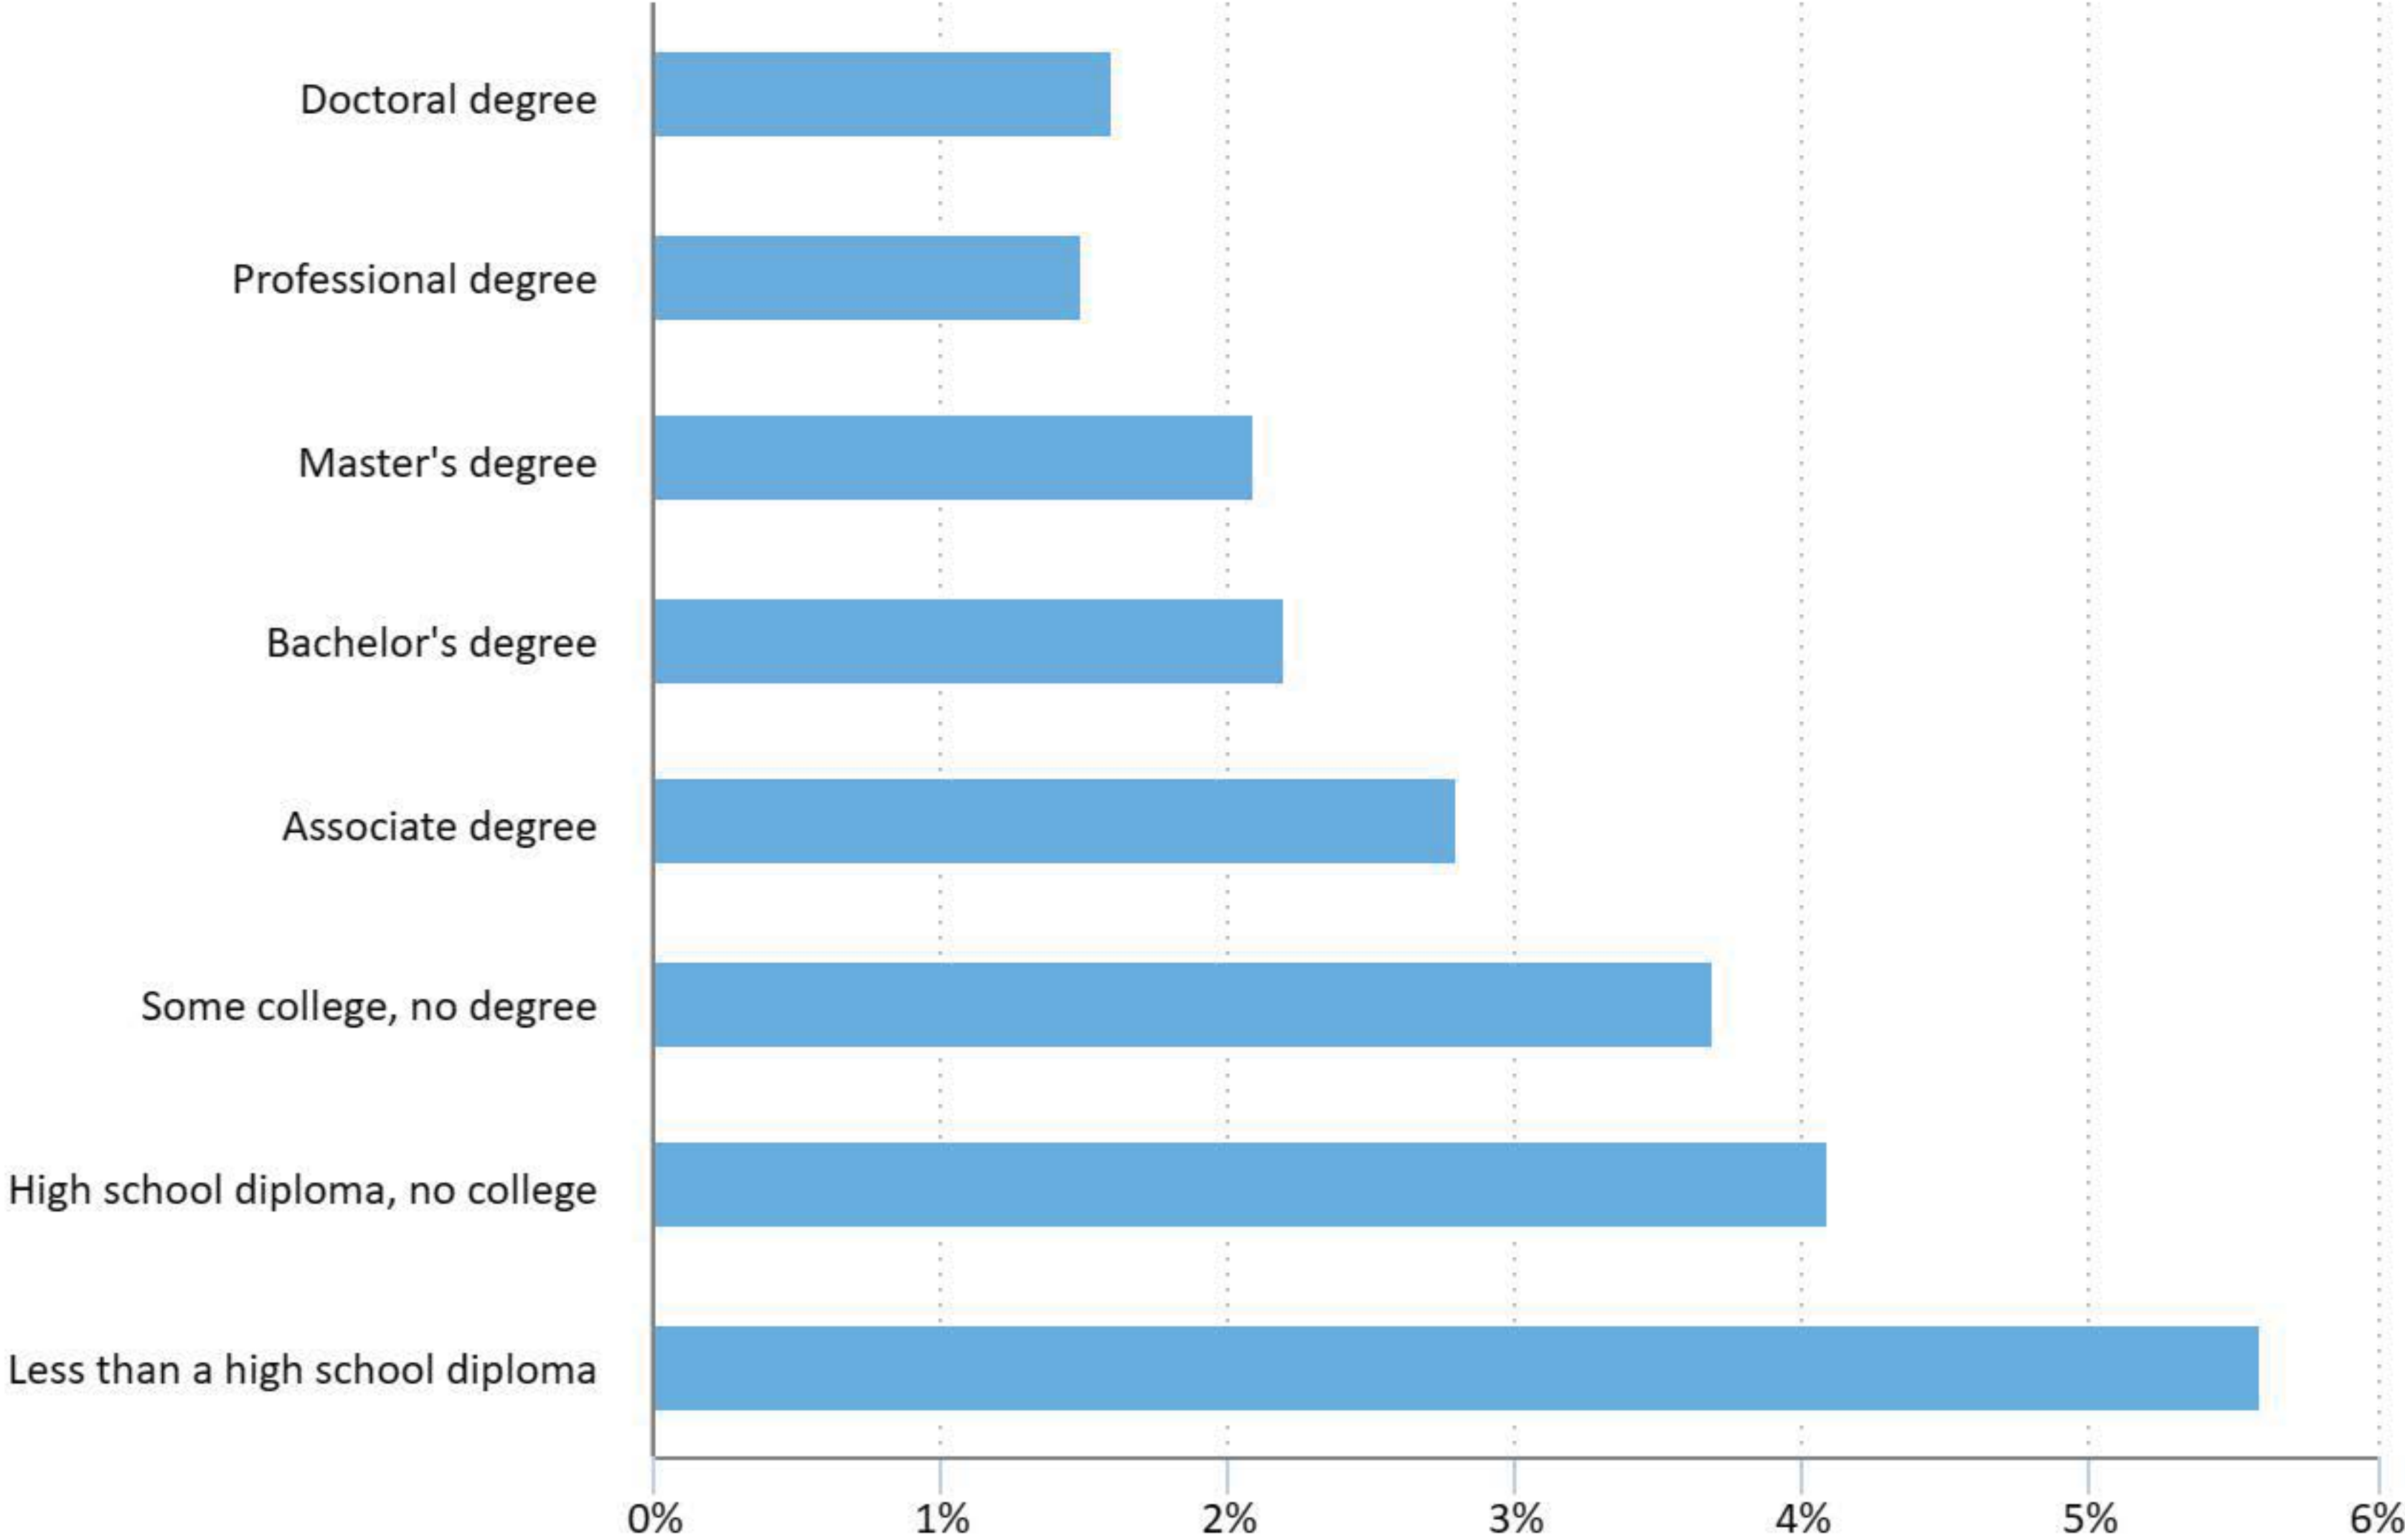

Median weekly earnings and unemployment rate by educational attainment, 2018

● Median usual weekly earnings ● Unemployment rate

Click legend items to change data display. Hover over chart to view data.
Note: Data are for persons age 25 and over. Earnings are for full-time wage and salary workers.
Source: U.S. Bureau of Labor Statistics, Current Population Survey.