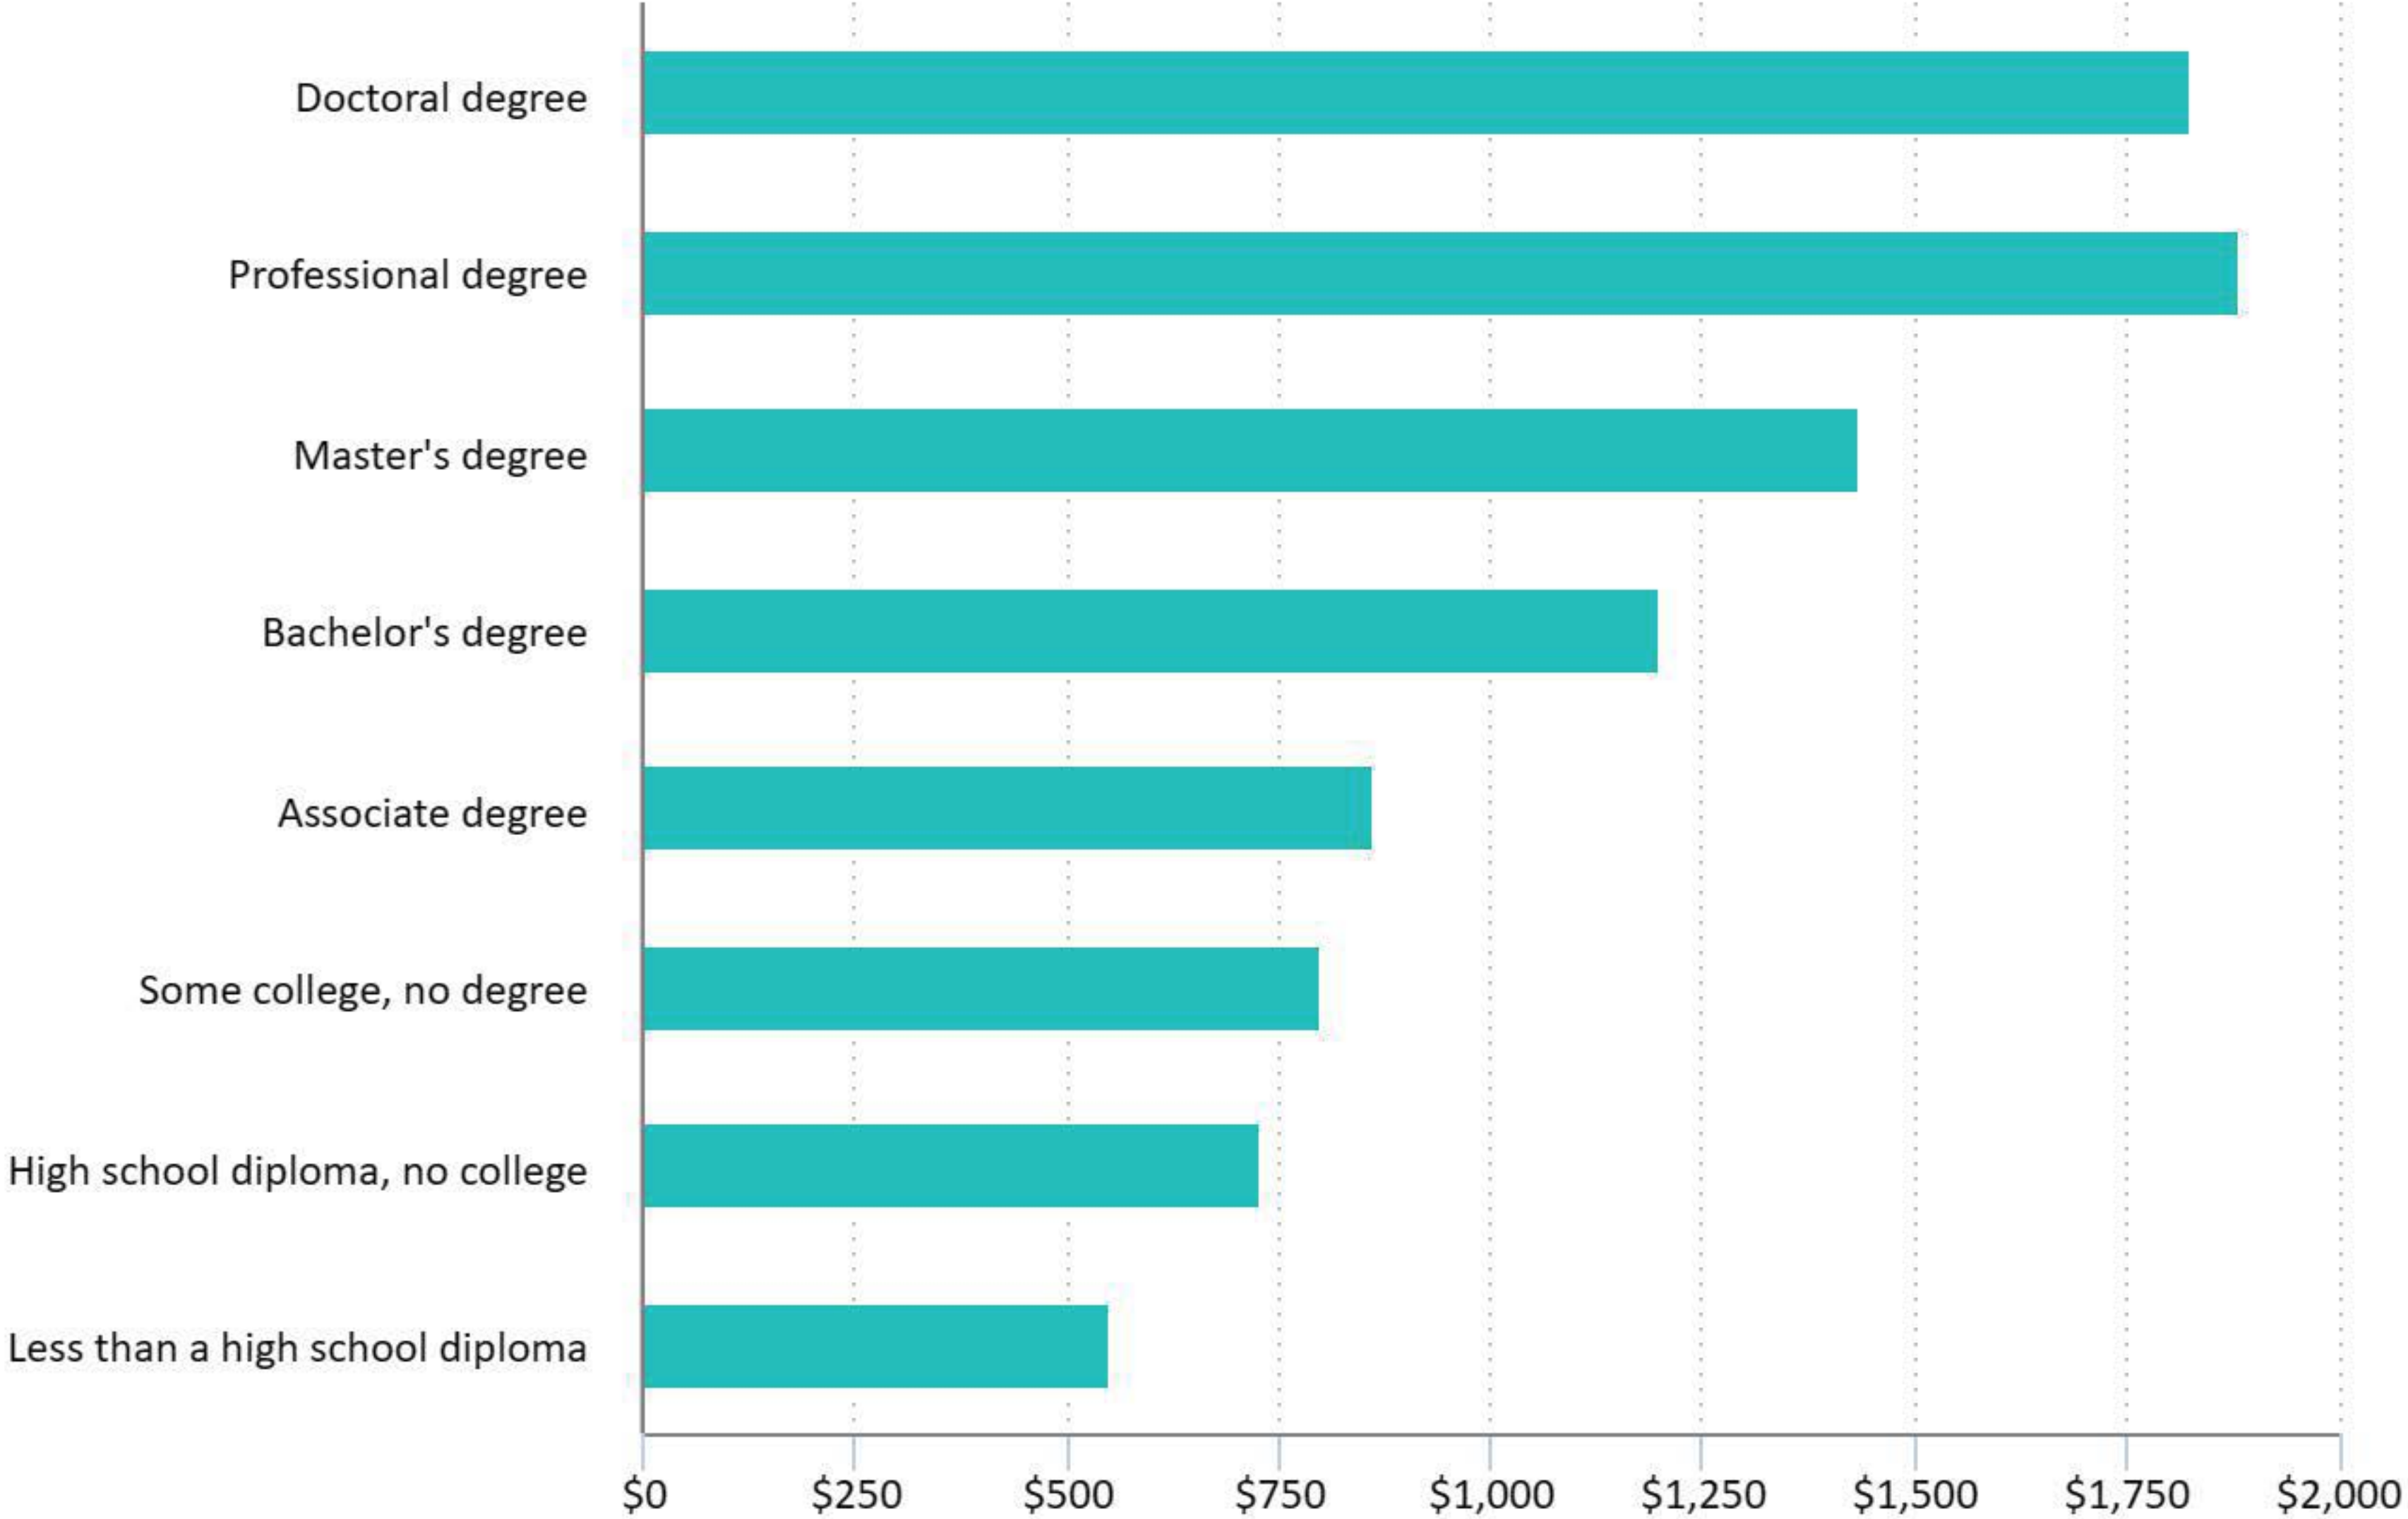

Median weekly earnings and unemployment rate by educational attainment, 2018

● Median usual weekly earnings ● Unemployment rate

Click legend items to change data display. Hover over chart to view data.
Note: Data are for persons age 25 and over. Earnings are for full-time wage and salary workers.
Source: U.S. Bureau of Labor Statistics, Current Population Survey.